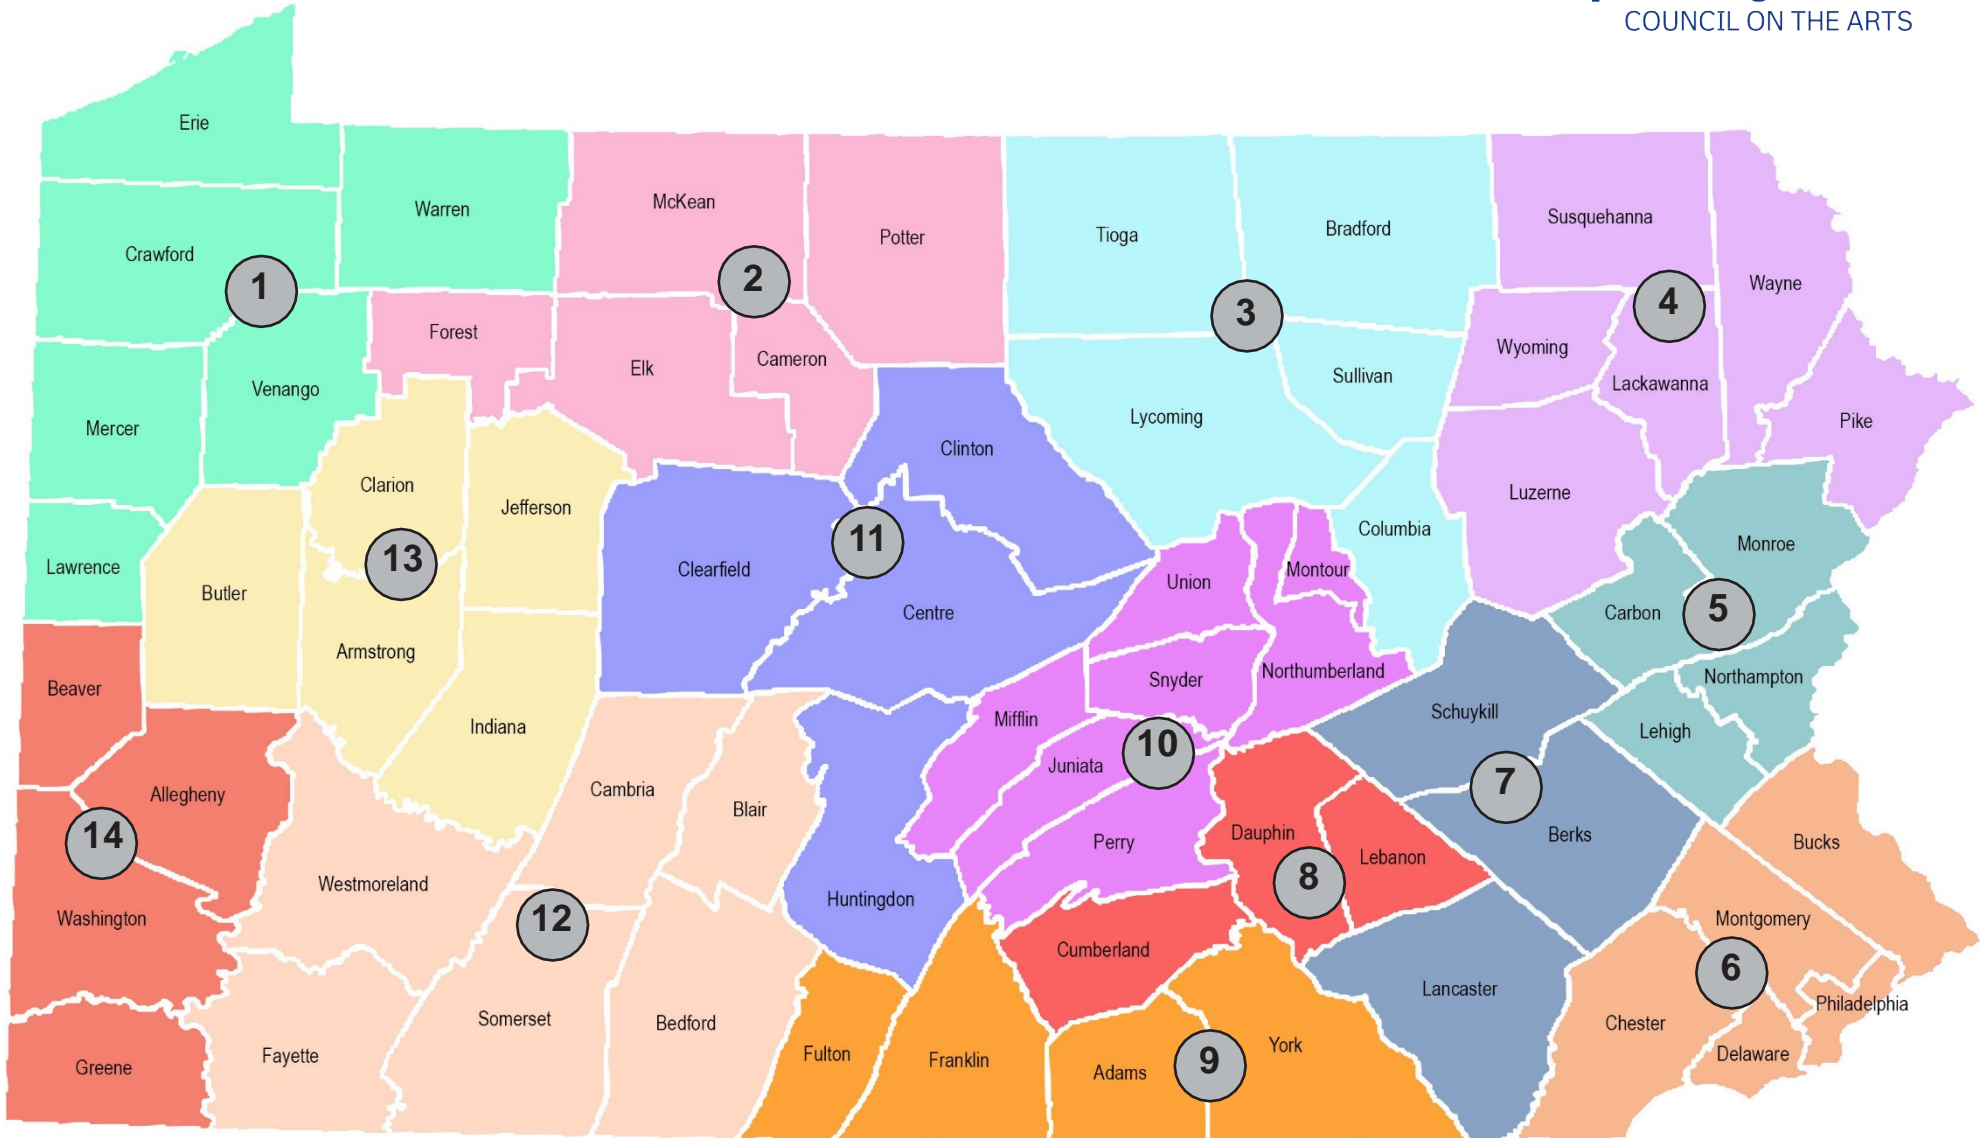

Arts in Education (AIE) Partner Organizations