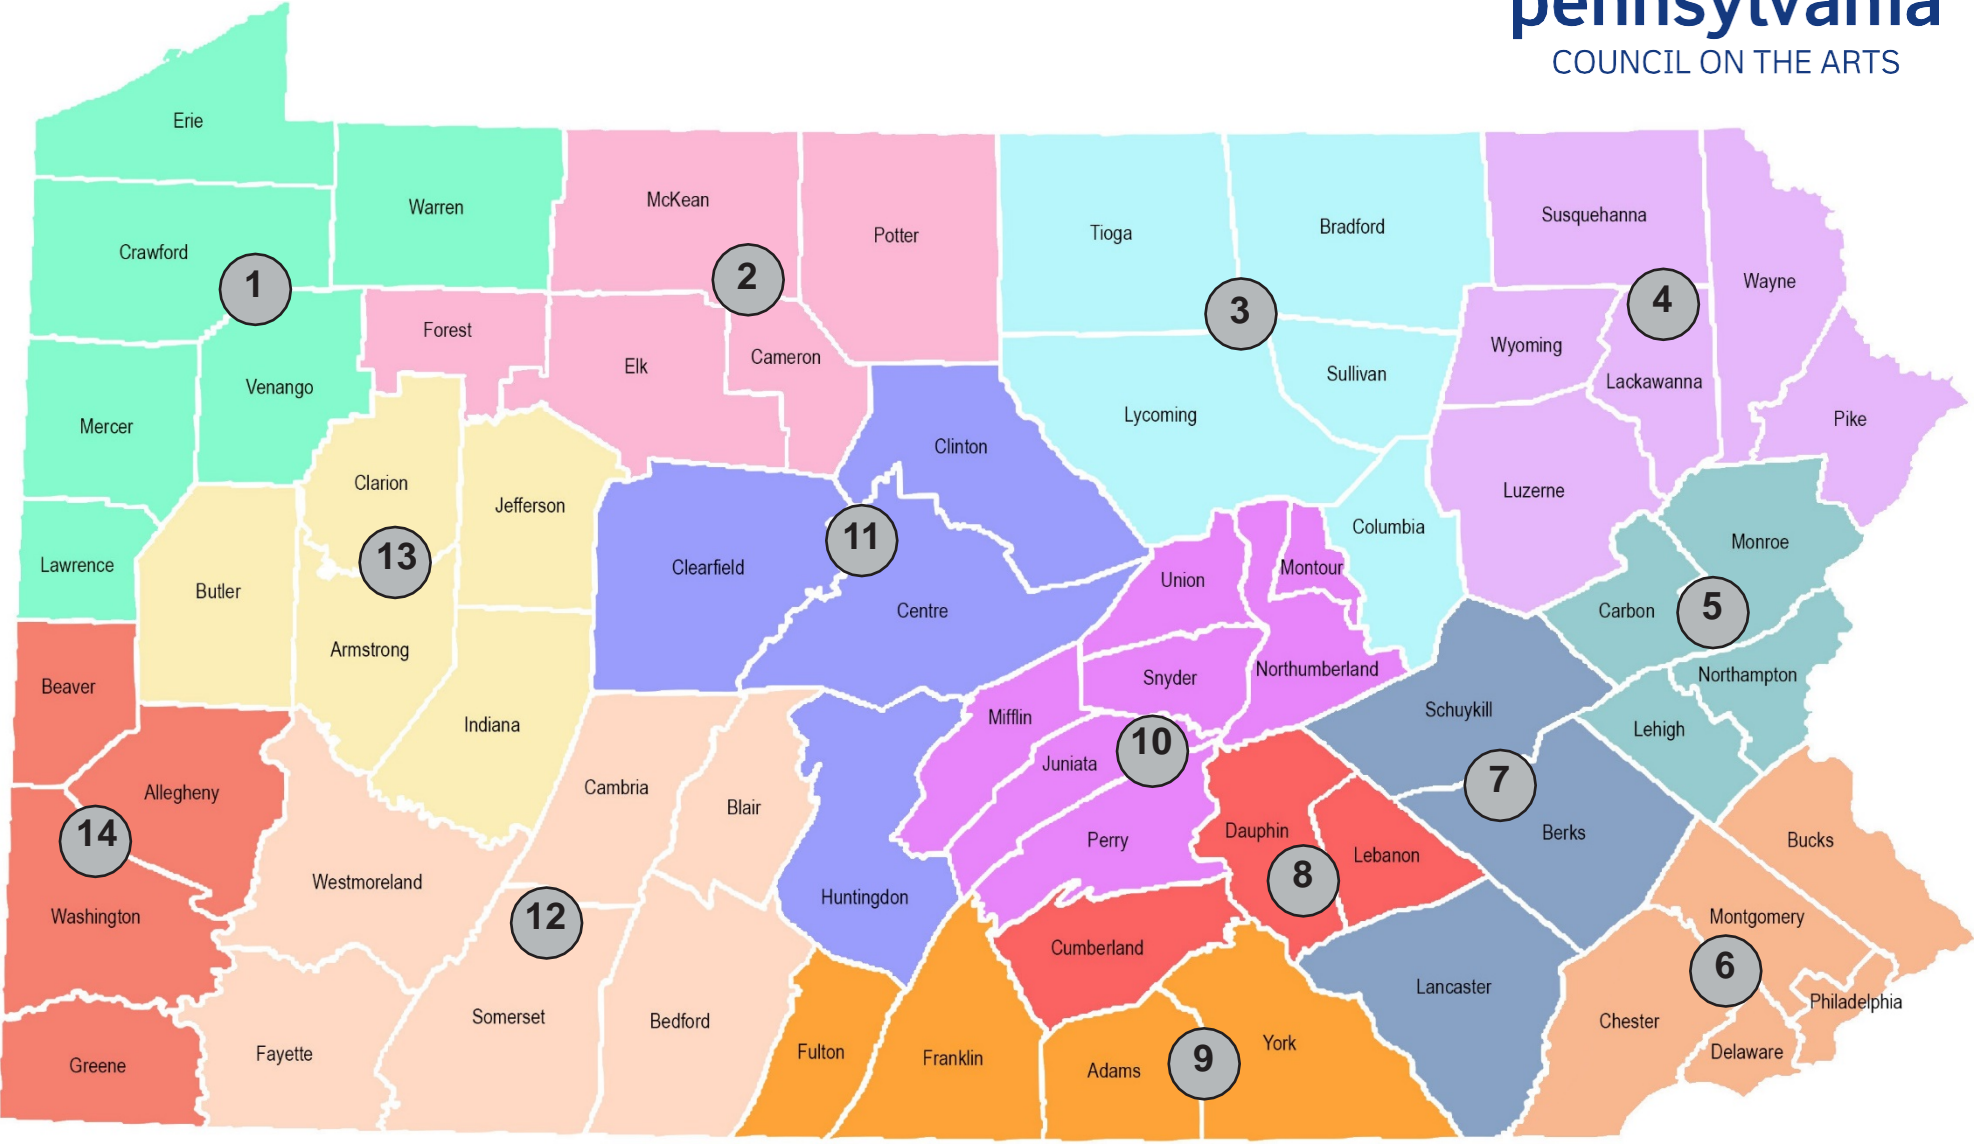

Pennsylvania Partners in the Arts (PPA) Partner Regions

pennsylvania
COUNCIL ON THE ARTS